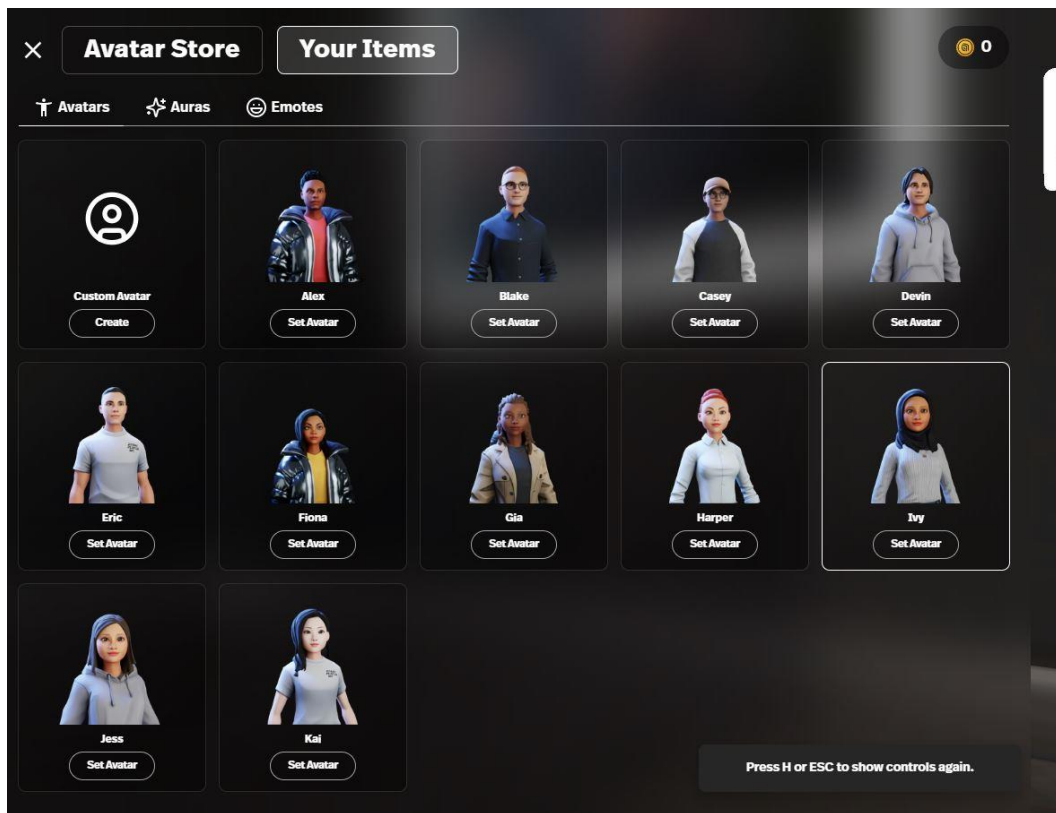

Suchen sie sich jemand passenden aus

Herzlichen Glückwunsch, das wäre geschafft!!!

Viel Spaß bei Spatial!!!